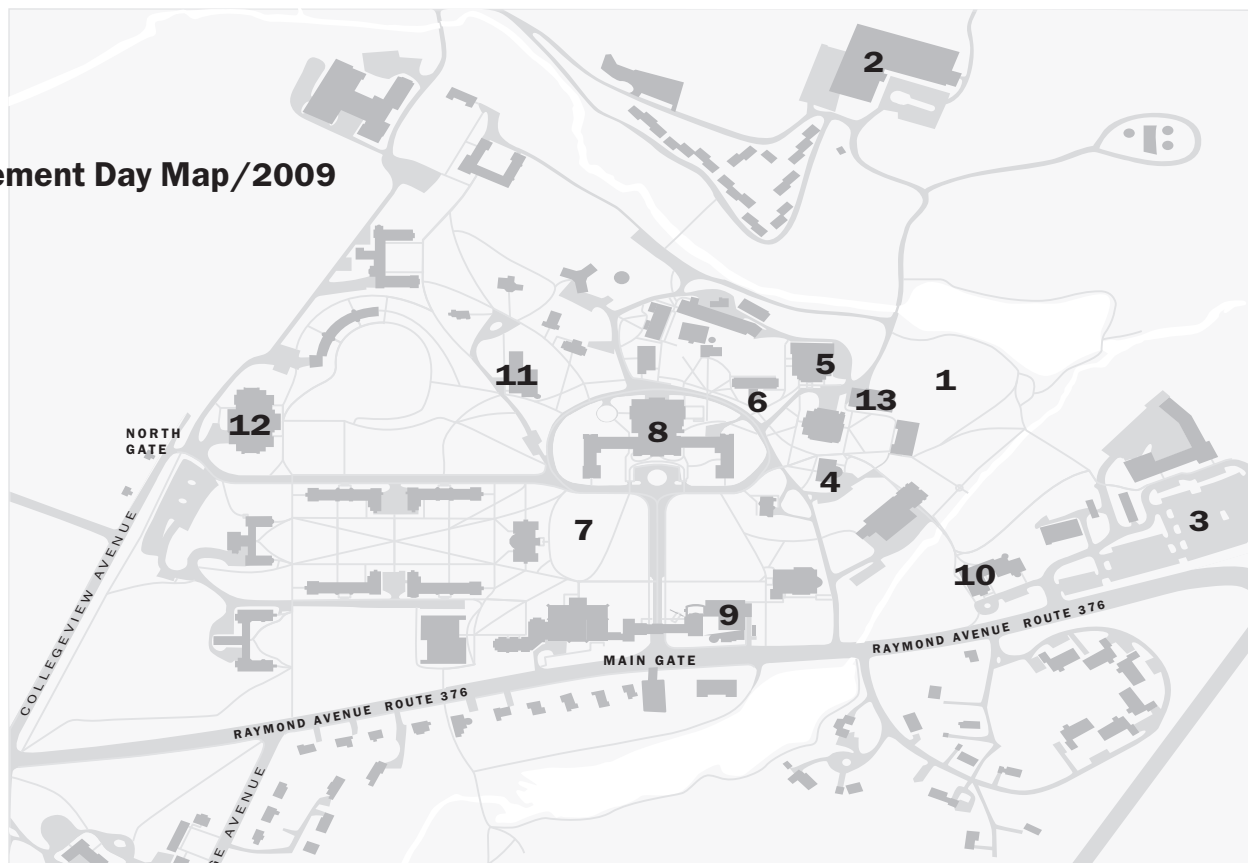

Commencement Day Map/2009

Commencement location - Amphitheater **1**

Dangerous weather commencement location - Walker Field House **2**

General Parking Area - South Lot and Farm Parking **3**

Shuttle rides run from South Lot and The Farm to campus (8:00a.m.-10:30am) and (12:30p.m.-3:00p.m.)

For shuttle information call security 845 437-5221

Disability Parking Areas - New England Parking **4**, Center for Drama and Film parking **5**

Indoor live feed of commencement - Vogelstein Center for Drama & Film **5**

Book Store tent - In front of Ferry House **6**

Reception - Library Lawn **7**

(Immediately following commencement. Rain location: College Center)

Main Building/College Center 8 Need a card, gift, flowers, snack or cup of coffee?

Frances Lehman Loeb Art Center 9 (Saturday 10:00a.m.-5:00p.m. and Sunday 1:00p.m.-5:00p.m.)

Skinner Hall 10- Music Hall

Aula 11 - Senior Coffee House (Friday night)

Students' Building 12 - The All Campus Dinning Center